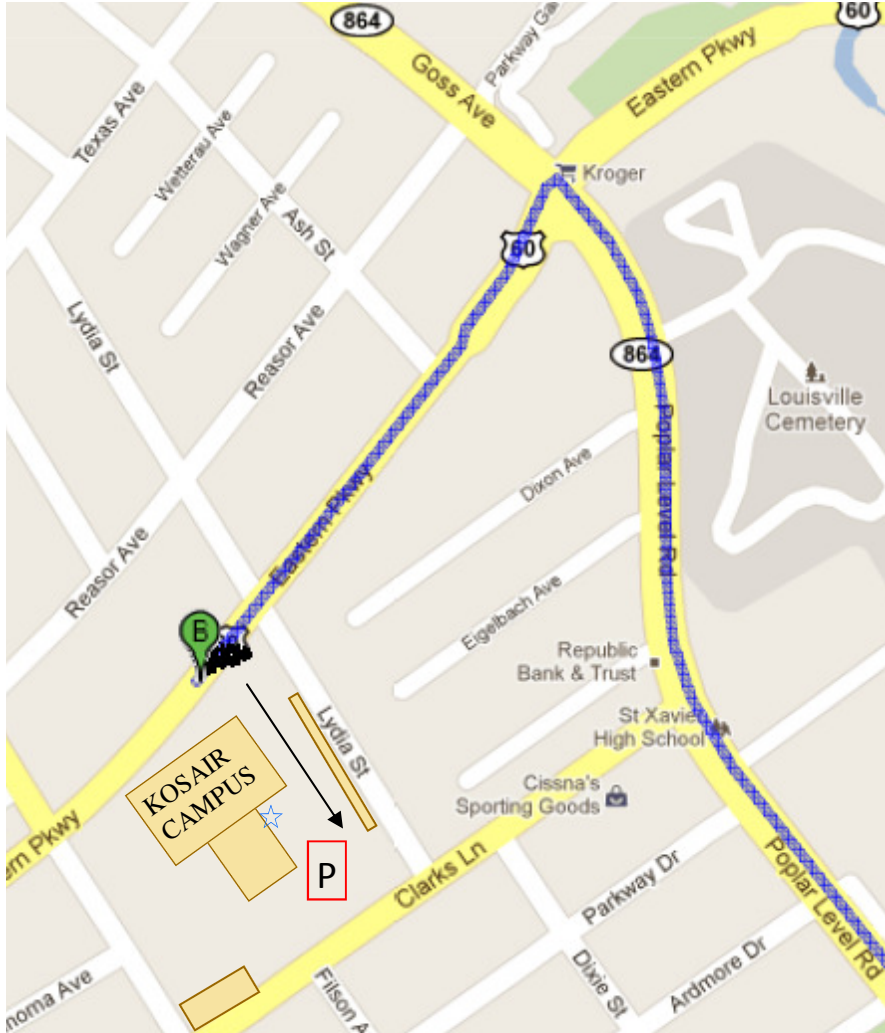

Kosair Charities Campus (ELEVATORS)

982 Eastern Pkwy Louisville, KY 40217

BACK HERE!

Park behind main building, near green & yellow kids playground.
Go up covered ramp.
Go through door (handicap door opener available).

Call us if you need help - 502-694-3015 or
Shelley's cell 502-322-5401

Kosair Charities Campus - 982 Eastern Pkwy Louisville, KY 40217

Park BEHIND main building, near circular tables/courtyard.
Entrance does NOT have a ramp.
There is a copper roof over our door.