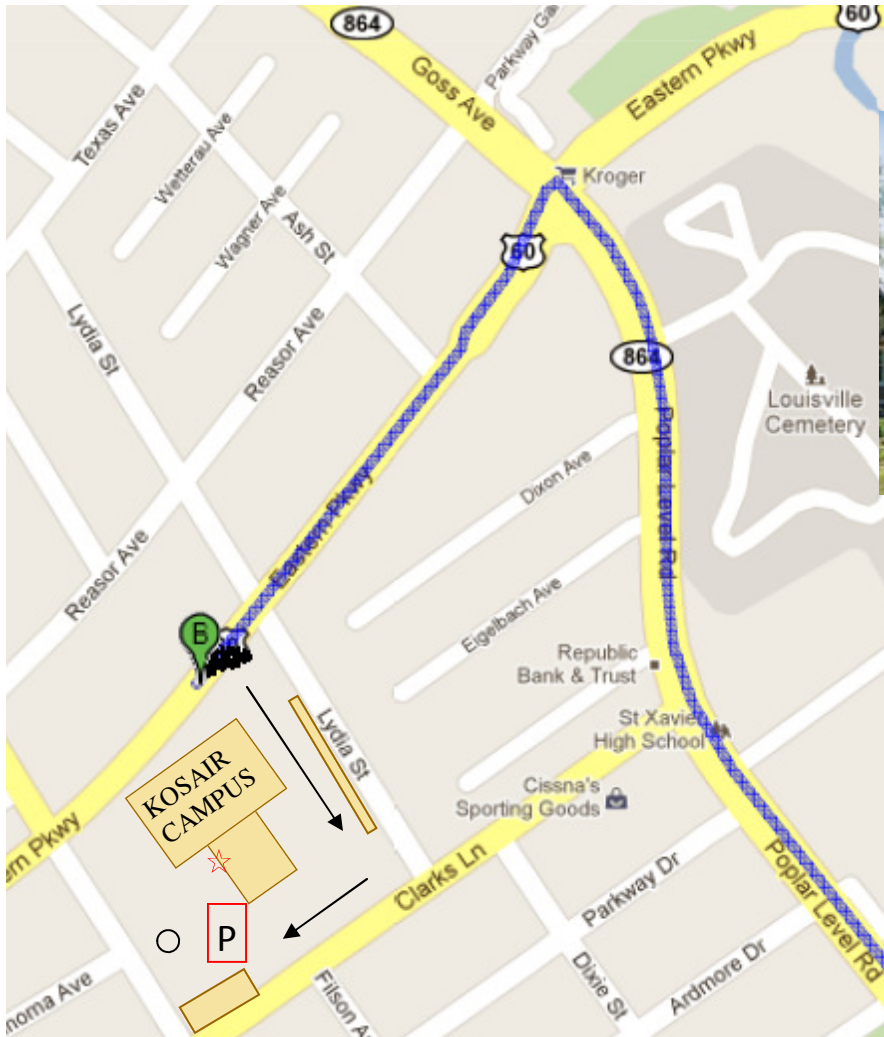

Kosair Charities Campus (ELEVATORS)

982 Eastern Pkwy Louisville, KY 40217

BACK HERE!

Park behind main building, near green & yellow kids playground.
Go up covered ramp.
Go through door (handicap door opener available).

Call us if you need help - 502-694-3015 or
Shelley's cell 502-322-5401

Kosair Charities Campus - 982 Eastern Pkwy Louisville, KY 40217

Park BEHIND main building, near circular tables/courtyard.
Entrance does NOT have a ramp.
There is a copper roof over our door.